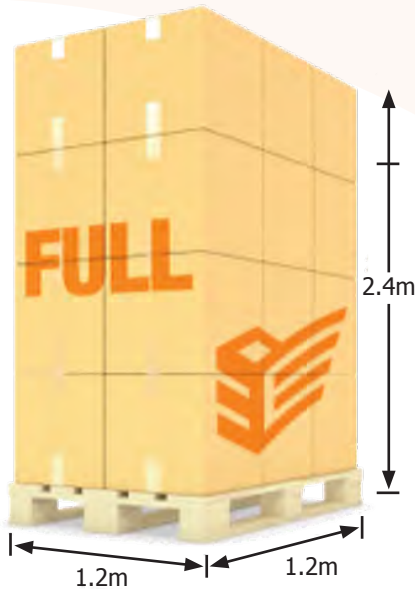

Pallet dimensions

Palletforce offers generous full, half and quarter pallet dimensions and weights with options to suit goods and consignments of all sizes.

FULL PALLET

1.2m x 1.2m x 2.4m high
Max weight 1,250kg*

HALF PALLET

1.2m x 1.2m x 2m high
Max weight 500kg

QUARTER PALLET

1.2m x 1.2m x 1m high
Max weight 250kg

*The maximum tail-lift weights are: 1,000kg for a standard delivery vehicle and 750kg for a 7.5-tonne vehicle.