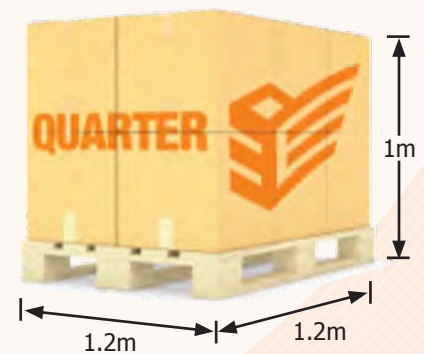

Pallet dimensions

Palletforce offers generous full, half and quarter pallet dimensions and weights with options to suit goods and consignments of all sizes.

FULL PALLET

1.2m x 1.2m x 2.4m high
Max weight 1,250kg*

HALF PALLET

1.2m x 1.2m x 2m high
Max weight 500kg

QUARTER PALLET

1.2m x 1.2m x 1m high
Max weight 250kg

*The maximum tail-lift weights are: 1,000kg for a standard delivery vehicle and 750kg for a 7.5-tonne vehicle.