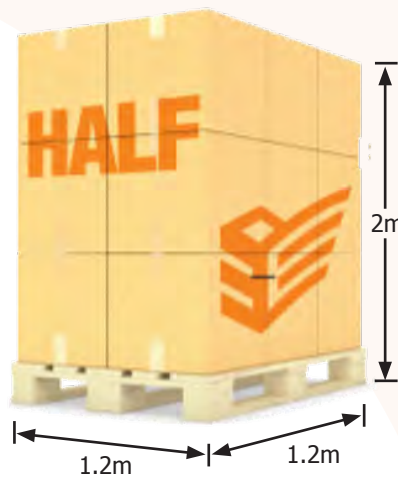

Pallet dimensions

Palletforce offers generous full, half and quarter pallet dimensions and weights with options to suit goods and consignments of all sizes.

FULL PALLET

1.2m x 1.2m x 2.4m high
Max weight 1,250kg*

HALF PALLET

1.2m x 1.2m x 2m high
Max weight 500kg

QUARTER PALLET

1.2m x 1.2m x 1m high
Max weight 250kg

*The maximum tail-lift weights are: 1,000kg for a standard delivery vehicle and 750kg for a 7.5-tonne vehicle.